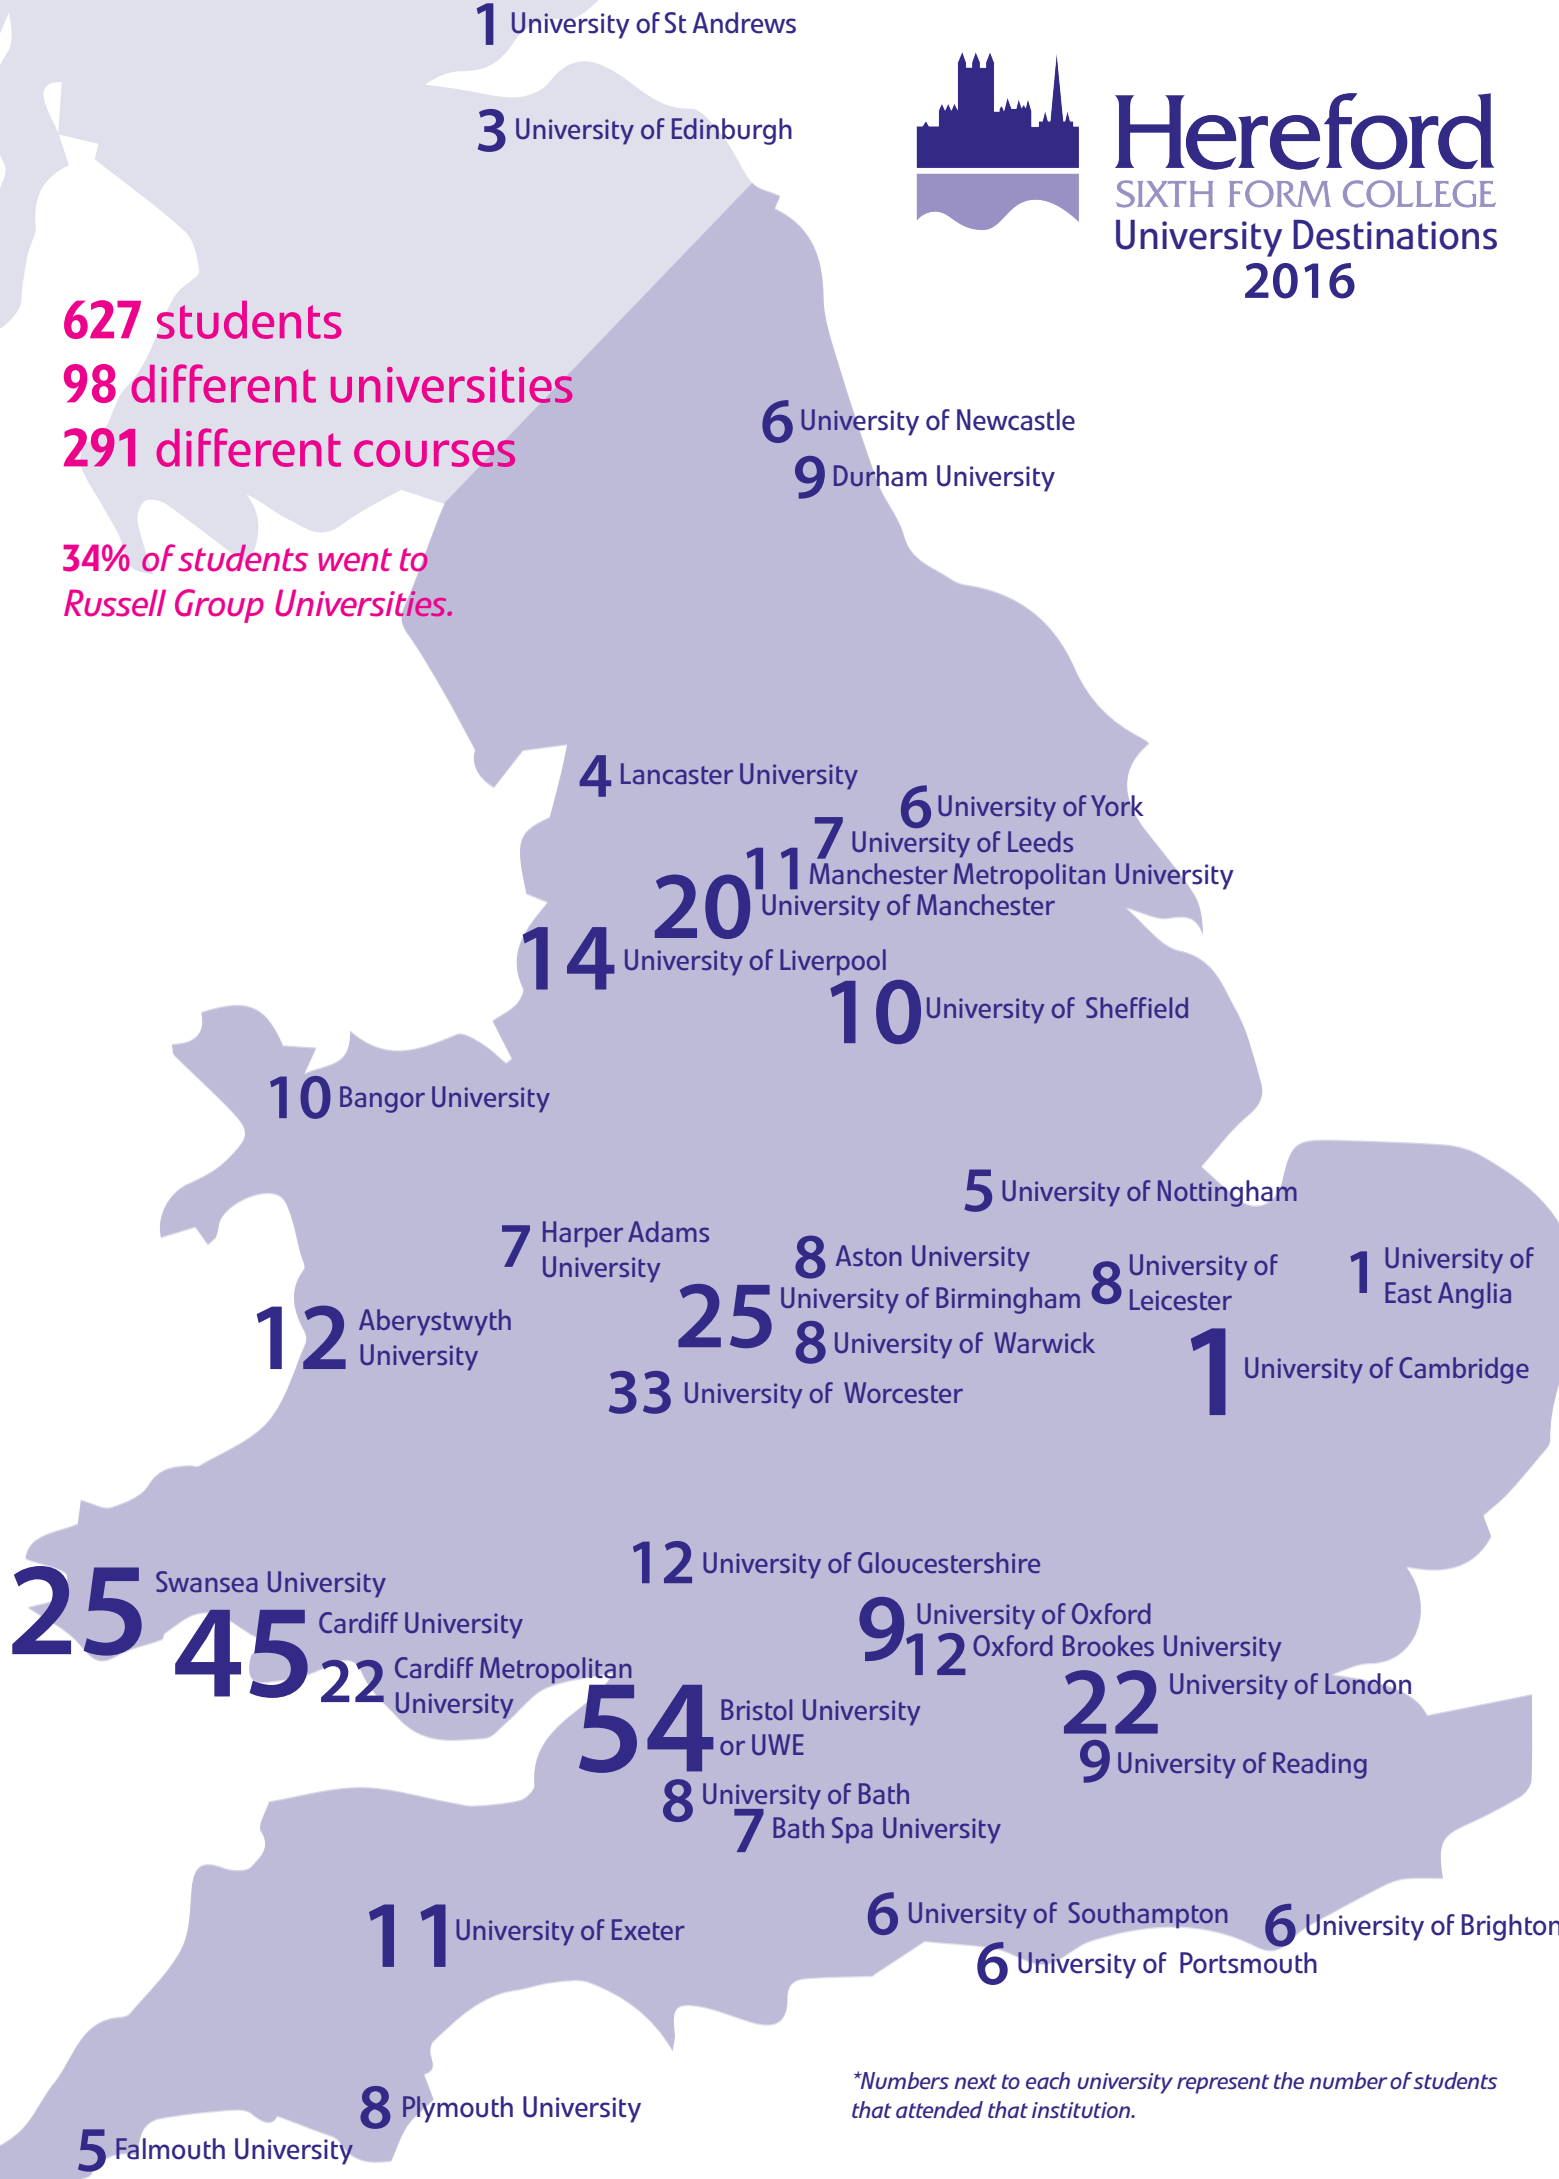

Hereford

SIXTH FORM COLLEGE
University Destinations
2016

627 students
98 different universities
291 different courses

34% of students went to Russell Group Universities.

**Numbers next to each university represent the number of students that attended that institution.*